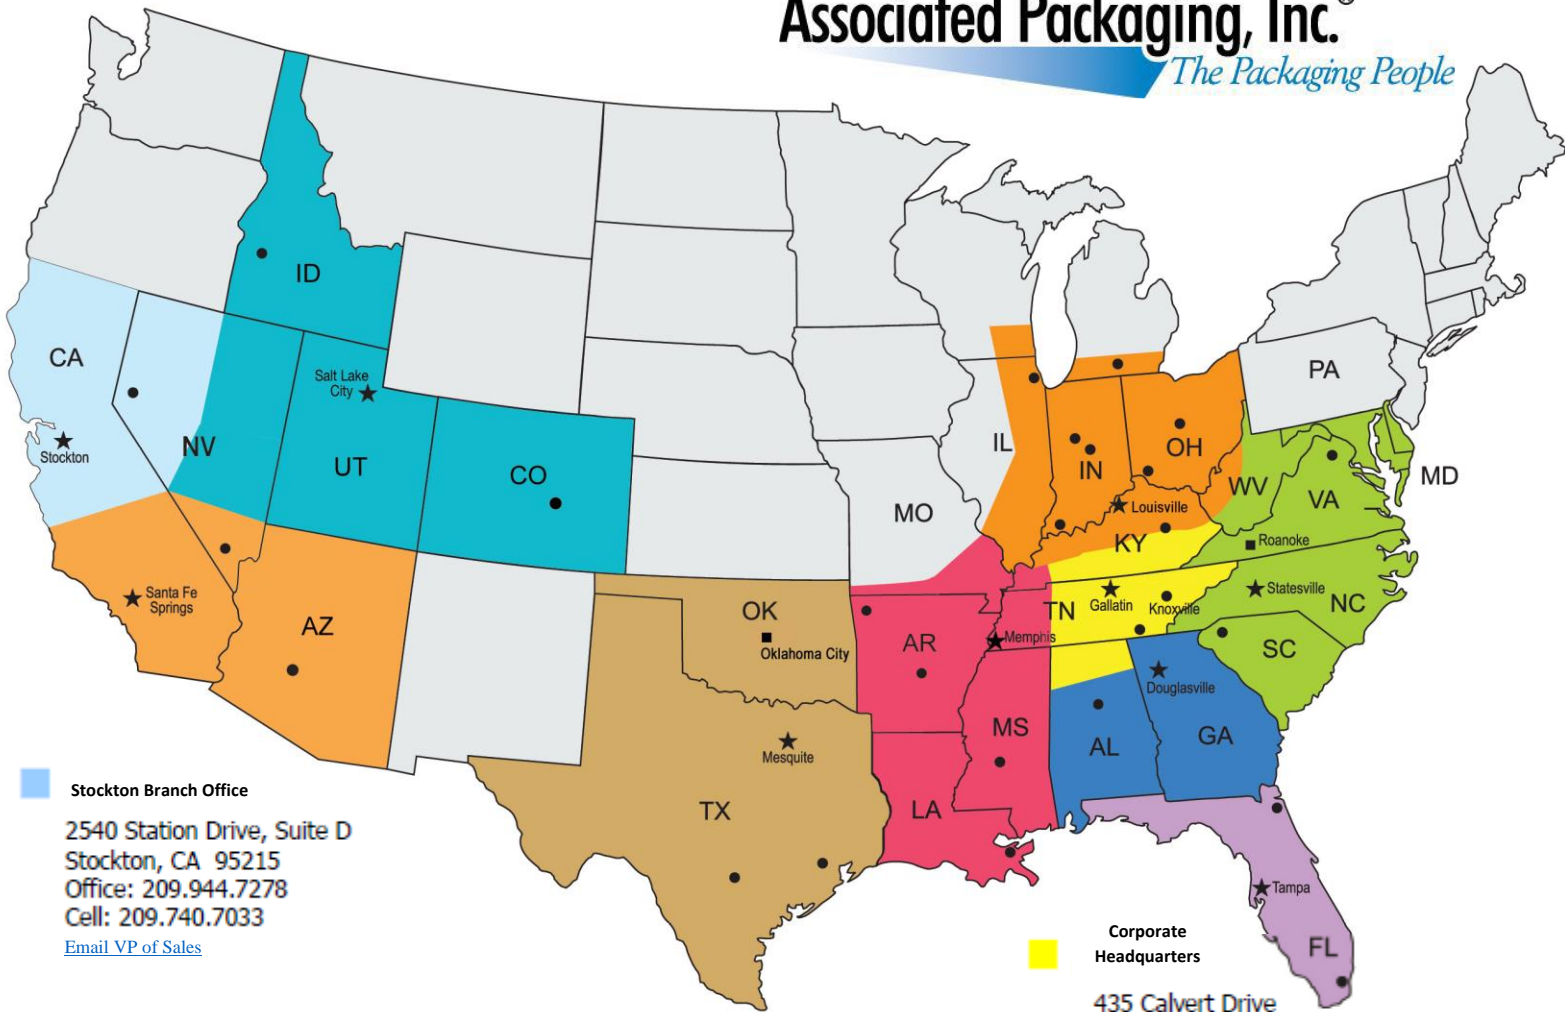

Associated Packaging, Inc.[®]

The Packaging People

Stockton Branch Office
 2540 Station Drive, Suite D
 Stockton, CA 95215
 Office: 209.944.7278
 Cell: 209.740.7033
[Email VP of Sales](mailto:VPofSales@associatedpackaging.com)